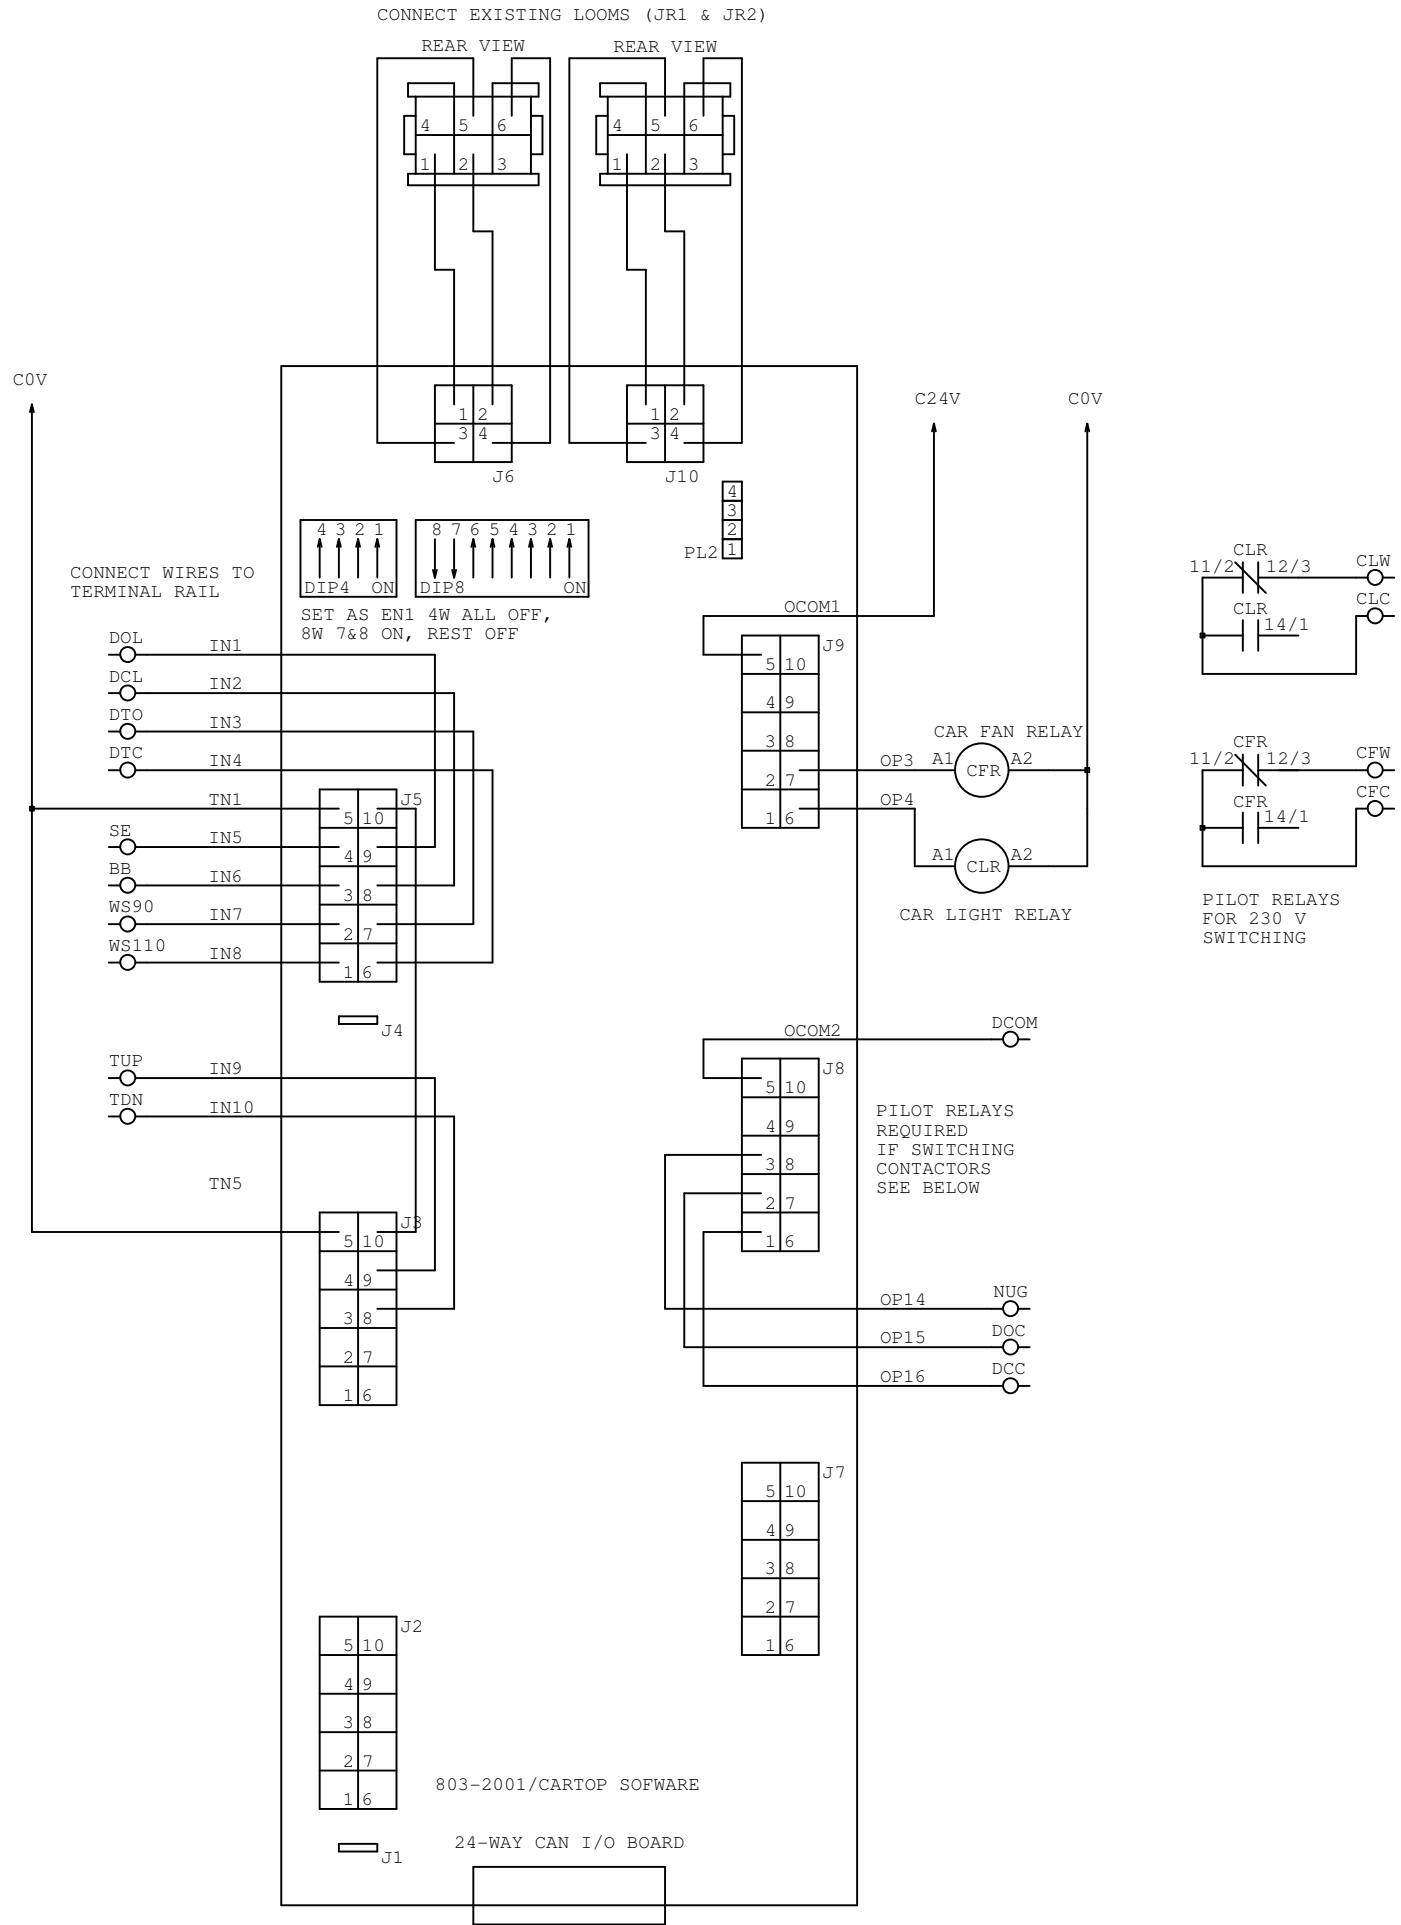

REPLACEMENT CARTOP INTERFACE BOARD

SEE ORIGINAL FOR CROSS REFERENCE REMOVE OLD BOARD AND RESPECTIVE TERMINAL WIRING

© LIFTEKNIC LTD

TITLE REVISED CARTOP PCB INTERFACE

SITE ADDRESS

CONTRACT No.

SHEET 1 OF 1

ISSUE No. 1.0

REV.E

ORDER No.